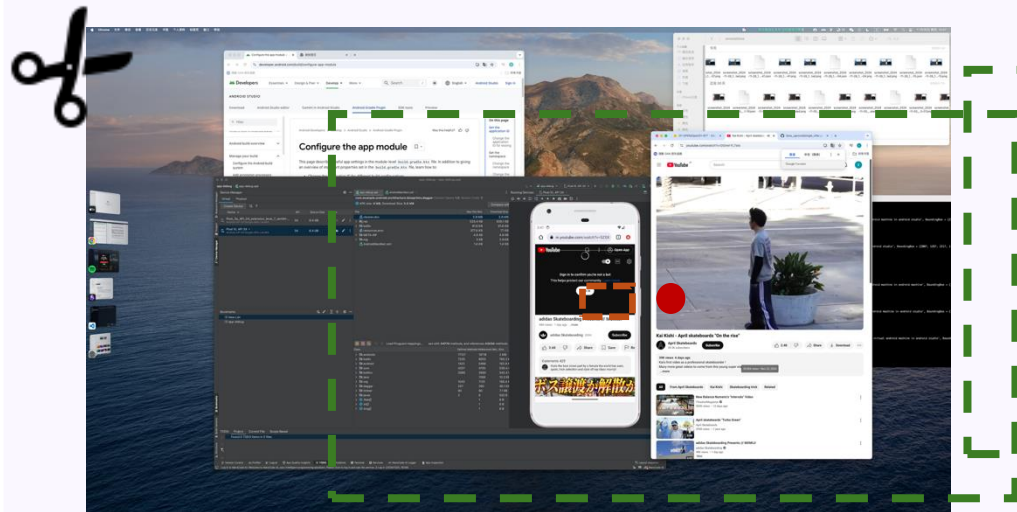

Crop two times

Instruction: "subscribe the adidas skateboarding on YouTube with in the virtual android machine in android studio"

click(x=1576, y=849),
<bbox>(1435, 838),(1498, 862)</bbox>

$\downarrow < \tau_1$

click(x=863, y=505),
<bbox>(833,833),(891,517) </bbox>

$\downarrow < \tau_2$

click(x=265, y=210),
<bbox>(232,232),(289,224)</bbox>

Crop one time

Instruction: "Hide the slide"

click(x=395, y=754),
<bbox>(358, 748),(420, 756)</bbox>

$\downarrow < \tau_1$

click(x=395, y=548),
<bbox>(352, 352),(435, 597)</bbox>

$\downarrow > \tau_2$

Directly click

Instruction: "plot the selected matrix as an image"

click(x=756, y=849),
<bbox>(599, 699),(1090, 1055)</bbox>