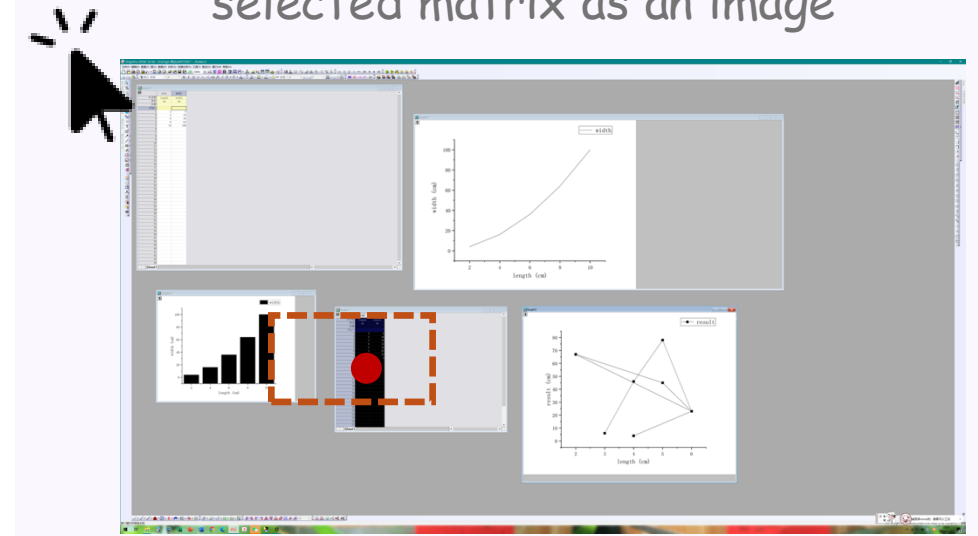

$\downarrow < \tau_1$

click(x=395, y=548),
<bbox>(352, 352),(435, 597)</bbox>

$\downarrow > \tau_2$

Directly click

Instruction: "plot the selected matrix as an image"

click(x=756, y=849),
<bbox>(599, 699),(1090, 1055)</bbox>

$\downarrow > \tau_1$

Predicted bbox
 Crop
 Click