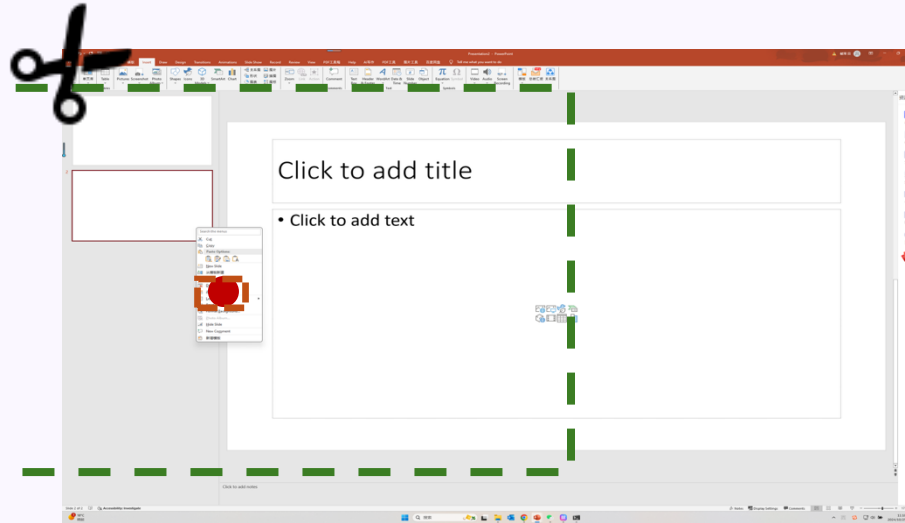

Crop one time

Instruction: "Hide the slide"

click(x=395, y=754),
<bbox>(358, 748),(420, 756)</bbox>

$\downarrow < \tau_1$